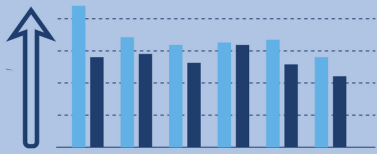

JUNE 2021

1,648
new pets entered our care

1,003 
pets adopted to new homes

207 
pets transferred to partner organizations

272 
pets safely returned home

96.54%
monthly save rate

97.14%
year-to-date save rate