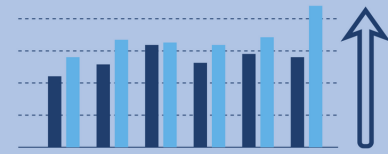

JUNE 2021

1,648
new pets entered our care

1,003 
pets adopted to new homes

207 
pets transferred to partner organizations

272 
pets safely returned home

96.54%
monthly save rate

97.14%
year-to-date save rate