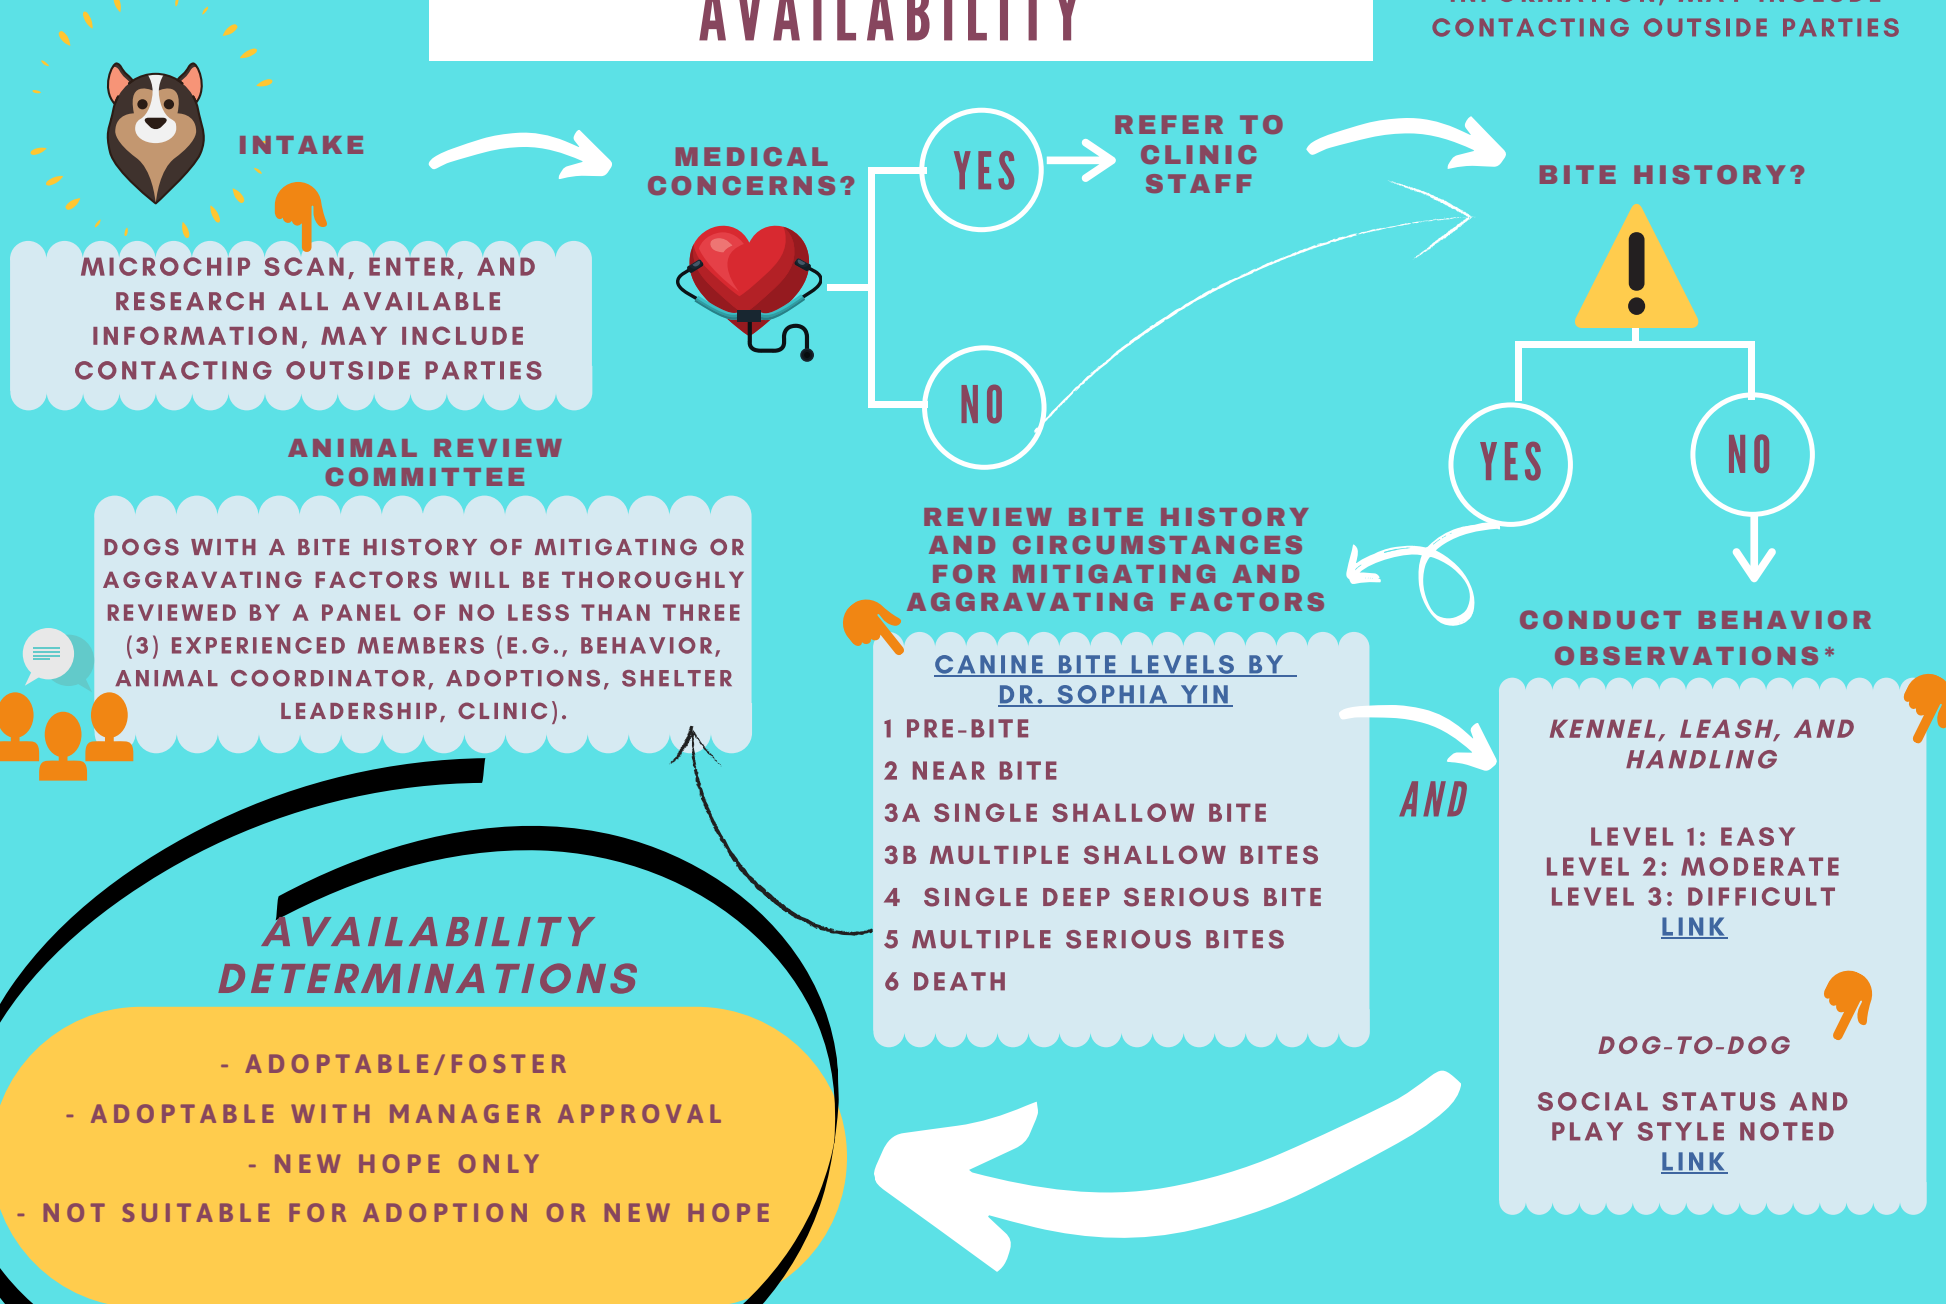

# DETERMINING CANINE AVAILABILITY

MICROCHIP SCAN, ENTER, AND RESEARCH ALL AVAILABLE INFORMATION, MAY INCLUDE CONTACTING OUTSIDE PARTIES

\*ASSIGNED LEVELS ARE BASED ON BEHAVIOR OBSERVATIONS IN THE SHELTER ONLY, AND MAY NOT REPRESENT AN ANIMAL'S BEHAVIOR OUT OF THE SHELTER ENVIRONMENT